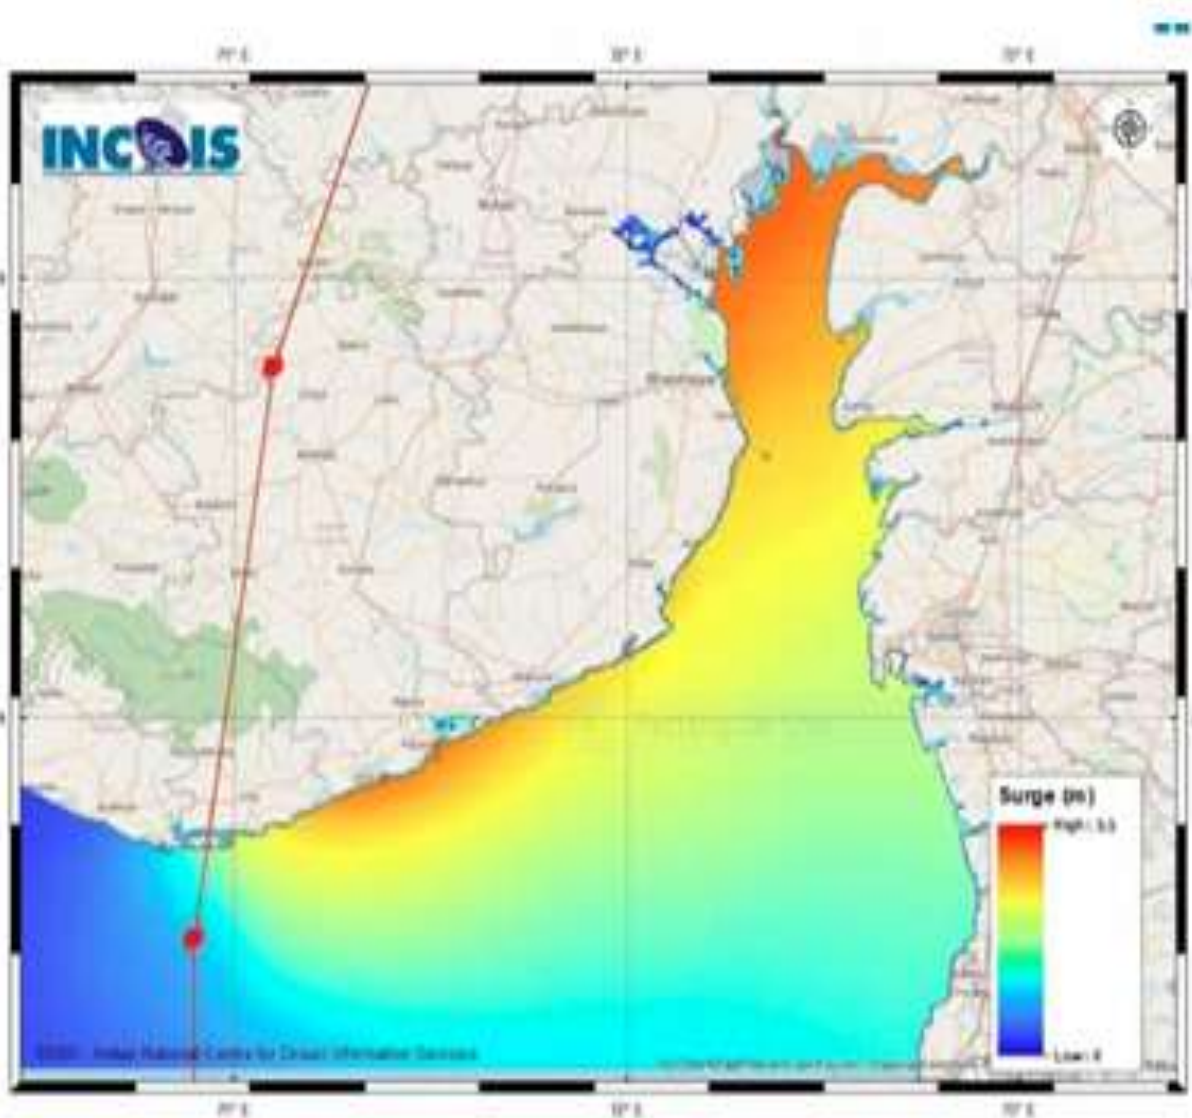

STORM SURGE GUIDANCE BASED ON 0000 UTC OF 17TH MAY

Tidal wave above astronomical tide is likely to inundate coastal areas as per details below:
about 3 m over Junagarh, 1-2.5 m over Diu, Gir Somnath, Amreli, Bharuch, Bhavnagar, Ahmedabad, Anand, Surat and about 0.5 -1m over Devbhoomi Dwarka , Jamnagar, Porbandar, Kutch the remaining coastal districts of Gujarat during the time of landfall.(Details given in Annexure-I).

Storm Surge Guidance based on INCOIS Bulletin

Figure:Storm Surge Map